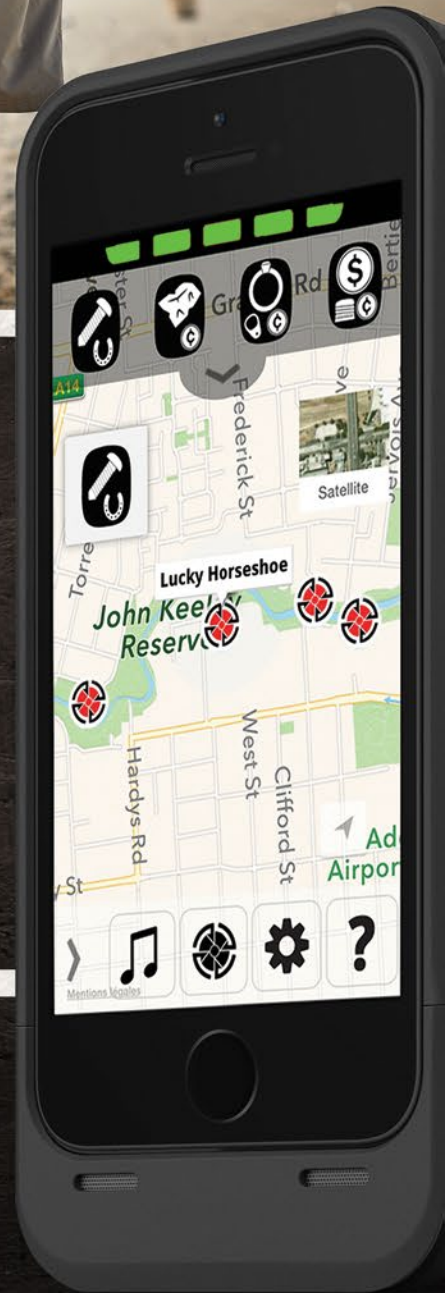

## THE SMART DETECTOR CHECKLIST

- COMPACT:** Size Matters. Simply unfold and away you go.
- LIGHTWEIGHT:** 20% Lighter\* - Detect all day. And the next.
- EASY-TRAK:** From parks to beaches. Just set and go.
- SMARTPHONE APP\*:** Remote control. Now that's handy.
- COIN ID MAGIC\*:** Show me the money. Even if it's buried.
- TREASURE VIEW\*:** Trash or treasure? Know before you dig.
- BLUETOOTH AUDIO\*:** Wireless detecting? Music to your ears.

\* Based on similar competitor offerings \* Only available on GO-FIND 44 or 66 models

**FIND MODES:** Icons flash to tell you what you've found. You can even tell GO-FIND what sets of objects you want to target by selecting up to four pre-set modes.

## SMARTPHONE APP\*: REMOTE CONTROL OVER YOUR DETECTOR. NOW THAT'S HANDY.

Even though you're detecting miles away from anywhere, you can stay connected with the GO-FIND app. Imagine listening to your favourite tracks, or recording your finds while you hunt. It's all possible with the GO-FIND app, which is perfectly in tune with your detector.

What's more Coin ID Magic and its four find modes helps you identify what type of coins you have found — even while they're still buried in the ground. GO-FIND with smartphone app: Welcome to the future.